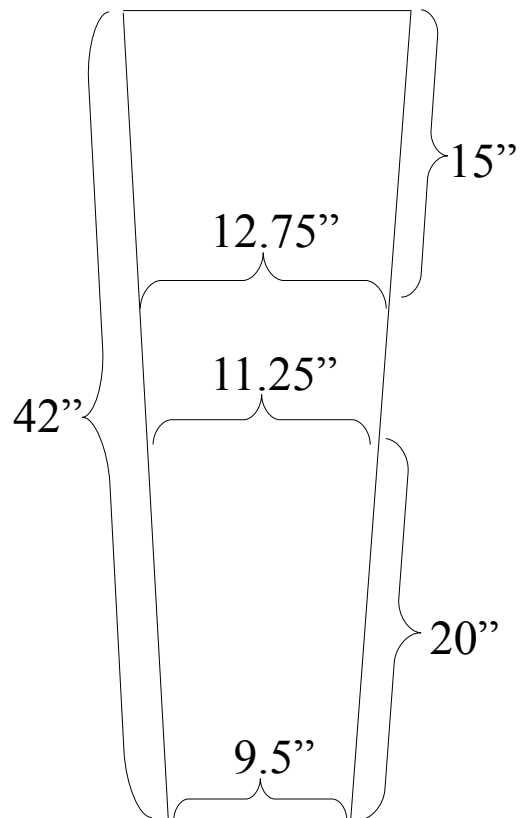

Pants Measured from Side

Dockers Men's:
Signature Khaki D3
Classic Fit Flat Front
32x32

IZOD: Wrinkle Free
American Chino Flat Front
32x30

Levi's Guys 527
Low Rise Bootcut
32x30