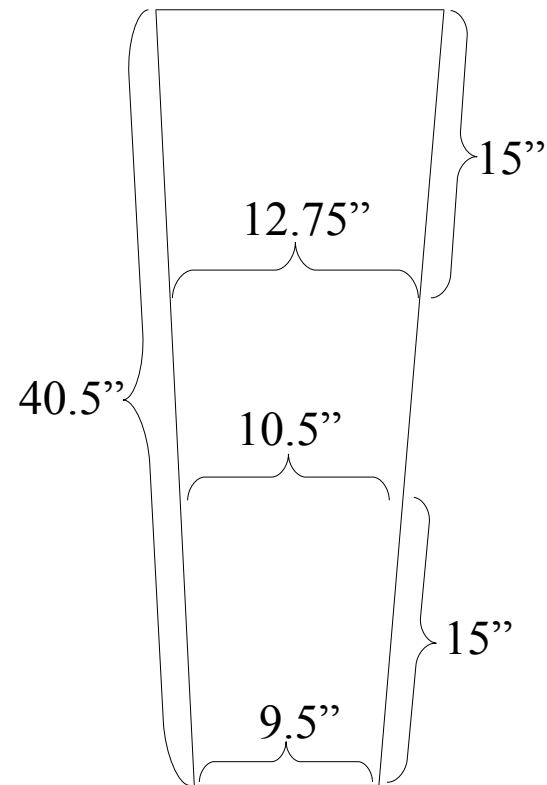

Pants Measured from Side

Dockers Men's:
Signature Khaki D3
Classic Fit Flat Front
32x32

IZOD: Wrinkle Free
American Chino Flat Front
32x30

Levi's Guys 527
Low Rise Bootcut
32x30